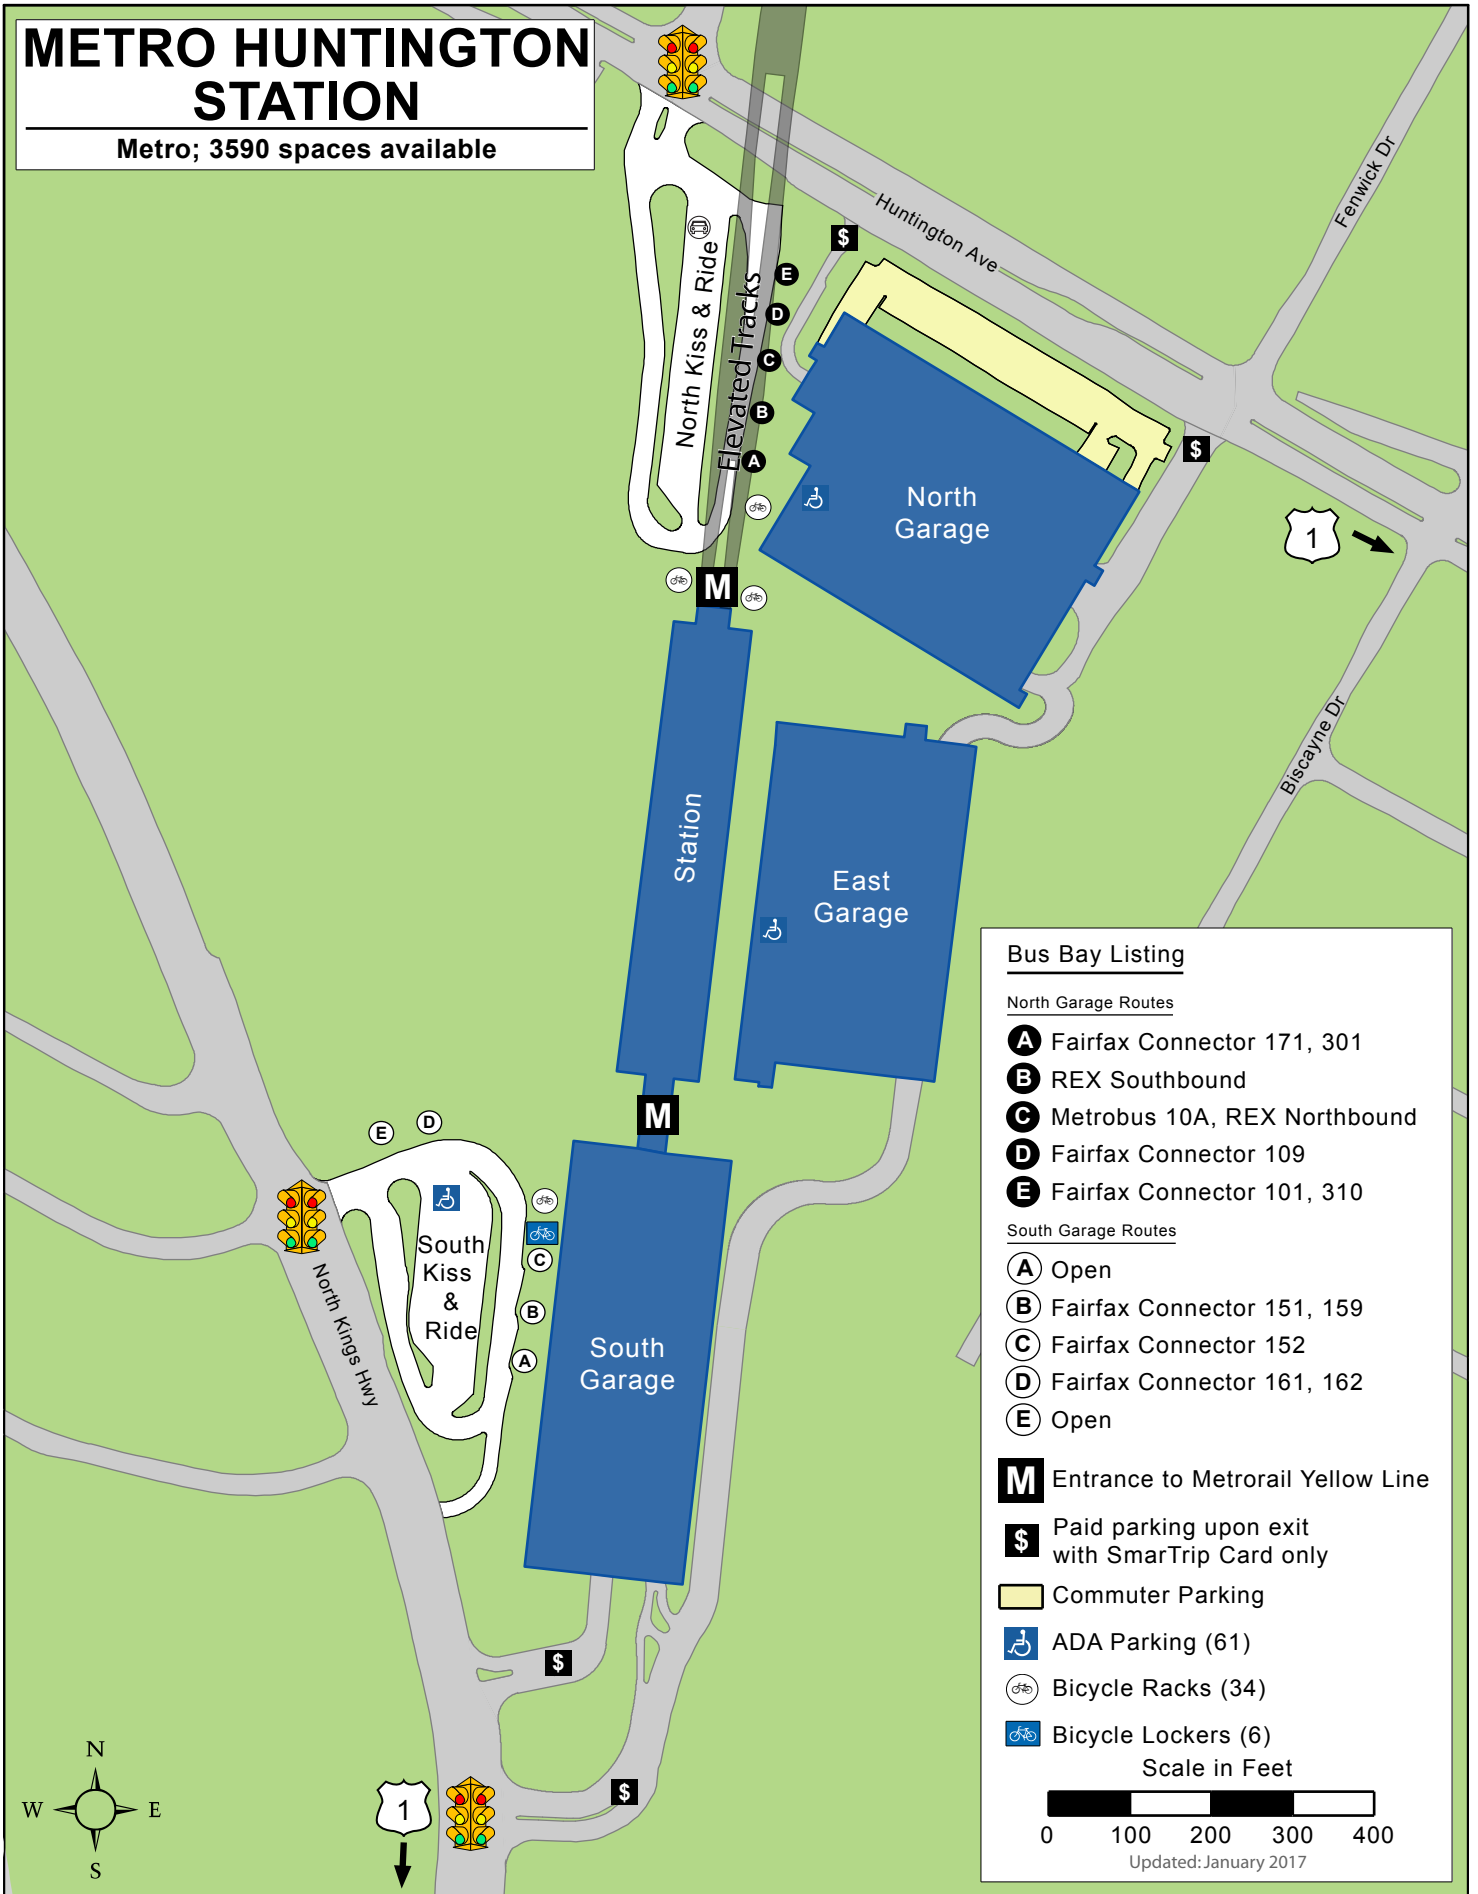

# METRO HUNTINGTON STATION

Metro; 3590 spaces available

## Bus Bay Listing

### North Garage Routes

- A** Fairfax Connector 171, 301
- B** REX Southbound
- C** Metrobus 10A, REX Northbound
- D** Fairfax Connector 109
- E** Fairfax Connector 101, 310

### South Garage Routes

- A** Open
- B** Fairfax Connector 151, 159
- C** Fairfax Connector 152
- D** Fairfax Connector 161, 162
- E** Open

**M** Entrance to Metrorail Yellow Line

**\$** Paid parking upon exit with SmarTrip Card only